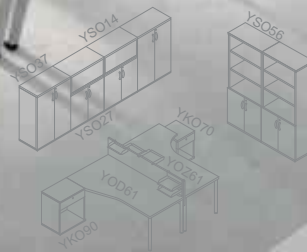

Meble biurowe
WORKPLACE
Büromöbel

system
new Opty

Opty **O**

Opty **K**

Opty **T**

Opty **P**

OptyK

Opty^T

 Opty **P**

Opty **O**

Opty **K**

Opty **T**

Opty **P**

O40 mm
H=720-780 mm

+60 mm

40x40 mm
H=720-780 mm

+60 mm

H=720 mm

+10 mm

H=720 mm

+10 mm

BIURKA **DESKS** SCHREIBTISCHE

 600	 YOA31 1200x600 YOA41 1400x600 YOA51 1600x600 YOA61 1800x600	 YKA31 1200x600 YKA41 1400x600 YKA51 1600x600 YKA61 1800x600		
 800	 YOB11 800x800 YOB31 1200x800 YOB41 1400x800 YOB51 1600x800 YOB61 1800x800	 YKB11 800x800 YKB31 1200x800 YKB41 1400x800 YKB51 1600x800 YKB61 1800x800	 YTB11 800x800 YTB31 1200x800 YTB41 1400x800 YTB51 1600x800 YTB61 1800x800	 YPB11 800x800 YPB31 1200x800 YPB41 1400x800 YPB51 1600x800 YPB61 1800x800
 1000 430	 YOD41(L/R) 1400x1000 YOD51(L/R) 1600x1000 YOD61(L/R) 1800x1000	 YKD41(L/R) 1400x1000 YKD51(L/R) 1600x1000 YKD61(L/R) 1800x1000	 YTD41(L/R) 1400x1000 YTD51(L/R) 1600x1000 YTD61(L/R) 1800x1000	 YPD41(L/R) 1400x1000 YPD51(L/R) 1600x1000 YPD61(L/R) 1800x1000
 1200 600*	 YOZ41(L/R) 1400x1200 YOZ51(L/R) 1600x1200 YOZ61(L/R) 1800x1200	 YKZ41(L/R) 1400x1200 YKZ51(L/R) 1600x1200 YKZ61(L/R) 1800x1200	 YTZ41(L/R) 1400x1200 YTZ51(L/R) 1600x1200 YTZ61(L/R) 1800x1200	 YPZ41(L/R) 1400x1200 YPZ51(L/R) 1600x1200 YPZ61(L/R) 1800x1200