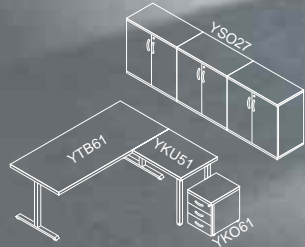

Meble biurowe
WORKPLACE
Büromöbel

system
new Opty

Opty **O**

Opty **K**

Opty **T**

Opty **P**

OptyK

Opty^T

 Opty **P**

Opty **O**

Opty **K**

Opty **T**

Opty **P**

O40 mm
H=720-780 mm

+60 mm

40x40 mm
H=720-780 mm

+60 mm

H=720 mm

+10 mm

H=720 mm

+10 mm

BIURKA **DESKS** SCHREIBTISCHE

 600	 YOA31 1200x600 YOA41 1400x600 YOA51 1600x600 YOA61 1800x600	 YKA31 1200x600 YKA41 1400x600 YKA51 1600x600 YKA61 1800x600		
 800	 YOB11 800x800 YOB31 1200x800 YOB41 1400x800 YOB51 1600x800 YOB61 1800x800	 YKB11 800x800 YKB31 1200x800 YKB41 1400x800 YKB51 1600x800 YKB61 1800x800	 YTB11 800x800 YTB31 1200x800 YTB41 1400x800 YTB51 1600x800 YTB61 1800x800	 YPB11 800x800 YPB31 1200x800 YPB41 1400x800 YPB51 1600x800 YPB61 1800x800
 1000 430	 YOD41(L/R) 1400x1000 YOD51(L/R) 1600x1000 YOD61(L/R) 1800x1000	 YKD41(L/R) 1400x1000 YKD51(L/R) 1600x1000 YKD61(L/R) 1800x1000	 YTD41(L/R) 1400x1000 YTD51(L/R) 1600x1000 YTD61(L/R) 1800x1000	 YPD41(L/R) 1400x1000 YPD51(L/R) 1600x1000 YPD61(L/R) 1800x1000
 1200 600*	 YOZ41(L/R) 1400x1200 YOZ51(L/R) 1600x1200 YOZ61(L/R) 1800x1200	 YKZ41(L/R) 1400x1200 YKZ51(L/R) 1600x1200 YKZ61(L/R) 1800x1200	 YTZ41(L/R) 1400x1200 YTZ51(L/R) 1600x1200 YTZ61(L/R) 1800x1200	 YPZ41(L/R) 1400x1200 YPZ51(L/R) 1600x1200 YPZ61(L/R) 1800x1200