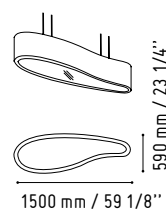

A2L06

432 mm / 17"

1200 mm / 47 1/4"

MM-2N

720 mm / 28 3/8"

1440 mm / 56 3/4"

MM-PM

450 mm / 17 3/4"

LIN33L

1856 mm / 73 1/8"

1122 mm / 44 1/4"

MM-2WP

1140 mm / 44 7/8"

720 mm / 28 3/8"

MM-PU

650 mm / 25 5/8"

650 mm / 25 5/8"

SNA20

2000 mm / 78 7/8"

90 mm / 3 1/2"

LIN35P

- 117 - WHITE GLASS
- 67 - WHITE PASTEL

SSL15

- WHITE GLOSS