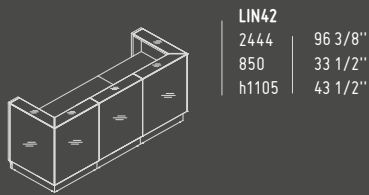

ELIPSE

SSL15

1500 mm / 59"
590 mm / 23 1/4"
h 300 mm / 11 3/4"

LINEA

AVAILABLE COLOURS

08 - BLACK

26 - ALUMINIUM SATINATO

67 - WHITE PASTEL