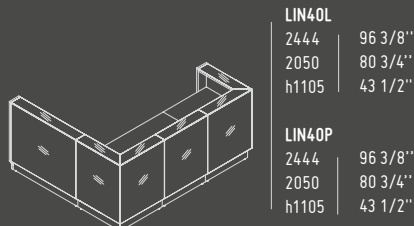

ELIPSE

SSL15

1500 mm / 59"
590 mm / 23 1/4"
h 300 mm / 11 3/4"

LINEA

AVAILABLE COLOURS

08 - BLACK

26 - ALUMINIUM SATINATO

67 - WHITE PASTEL