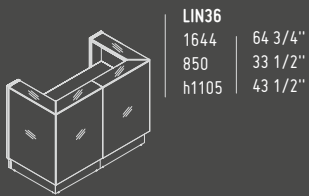

LINEA

AVAILABLE COLOURS