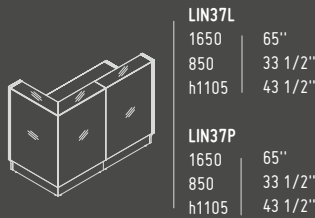

ELIPSE

SSL15

1500 mm / 59"
590 mm / 23 1/4"
h 300 mm / 11 3/4"

LINEA

AVAILABLE COLOURS

08 - BLACK

26 - ALUMINIUM SATINATO

67 - WHITE PASTEL