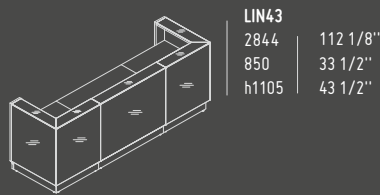

ELIPSE

SSL15

1500 mm / 59"
590 mm / 23 1/4"
h 300 mm / 11 3/4"

LINEA

AVAILABLE COLOURS

08 - BLACK

26 - ALUMINIUM SATINATO

67 - WHITE PASTEL