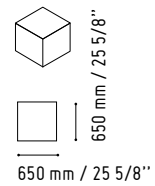

A2L06

432 mm / 17"

1200 mm / 47 1/4"

MM-2N

720 mm / 28 3/8"

1440 mm / 56 3/4"

MM-PM

450 mm / 17 3/4"

LIN33L

1856 mm / 73 1/8"

1122 mm / 44 1/4"

MM-2WP

1140 mm / 44 7/8"

720 mm / 28 3/8"

MM-PU

650 mm / 25 5/8"

LZ646

2200 mm / 86 3/4"

880 mm / 34 5/8"

67 - WHITE PASTEL

CAN11

MM-PU

WHITE
GLOSS

CUZ12 - GREY