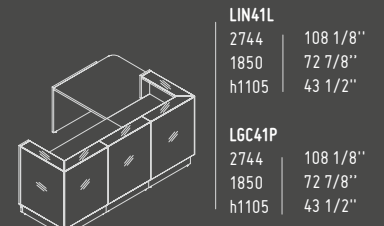

ELIPSE

SSL15

1500 mm / 59"
590 mm / 23 1/4"
h 300 mm / 11 3/4"

LINEA

AVAILABLE COLOURS

08 - BLACK

26 - ALUMINIUM SATINATO

67 - WHITE PASTEL