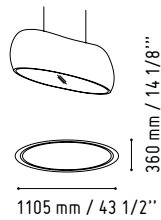

A2L06

432 mm / 17"

1200 mm / 47 1/4"

MM-2N

720 mm / 28 3/8"

1440 mm / 56 3/4"

MM-PM

450 mm / 17 3/4"

LIN33L

1856 mm / 73 1/8"

1122 mm / 44 1/4"

MM-2WP

1140 mm / 44 7/8"

720 mm / 28 3/8"

MM-PU

650 mm / 25 5/8"

LZ646

2200 mm / 86 3/4"

880 mm / 34 5/8"

67 - WHITE PASTEL

CAN11

MM-PU

WHITE
GLOSS

CUZ12 - GREY