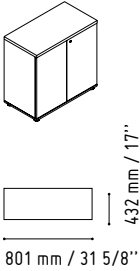

A2104HZ

- 148 - HIGH GLOSS GREY
- 67 - WHITE PASTEL