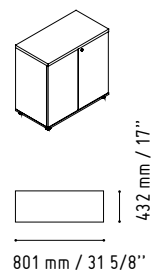

A2104HZ

- 124 - SILVER GLASS
- 26 - ALUMINIUM SATINATO

- 148 - HIGH GLOSS GREY
- 67 - WHITE PASTEL