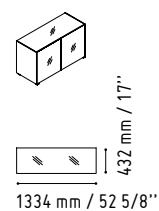

- ☐ 117 - WHITE GLASS
- ☐ 67 - WHITE PASTEL