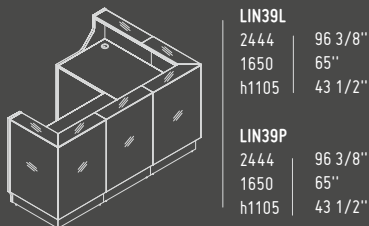

ELIPSE

SSL15

1500 mm / 59"
590 mm / 23 1/4"
h 300 mm / 11 3/4"

LINEA

AVAILABLE COLOURS

08 - BLACK

26 - ALUMINIUM SATINATO

67 - WHITE PASTEL