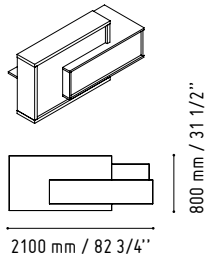

LF10

- 34 - CHESTNUT
- 73 - HIGH GLOSS WHITE