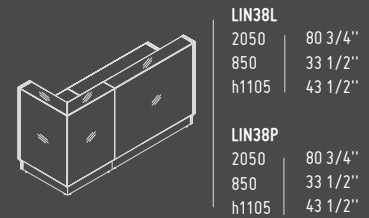

LINEA

AVAILABLE COLOURS