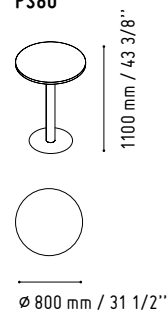

A2L06

432 mm / 17"

1200 mm / 47 1/4"

MM-2N

720 mm / 28 3/8"

1440 mm / 56 3/4"

MM-PM

450 mm / 17 3/4"

LIN33L

1856 mm / 73 1/8"

1122 mm / 44 1/4"

MM-2WP

1140 mm / 44 7/8"

720 mm / 28 3/8"

MM-PU

650 mm / 25 5/8"

SNA20

- WHITE GLOSS

LAV08L

- 31 - CANADIAN OAK
- 73 - HIGH GLOSS WHITE
- 67 - WHITE PASTEL

PS80

Ø 800 mm / 31 1/2"

While creating Organic we listened to the best architect — nature itself.

Organic, cubic form filled with organic shapes, takes its design straight from nature to provide a bit of relaxation in today's stressful world.

ORGANIC

LOG136

2000 mm / 78 7/8"

770 mm / 30 3/8"

67 - WHITE PASTEL

IM21S

1334 mm / 52 5/8"

432 mm / 17"