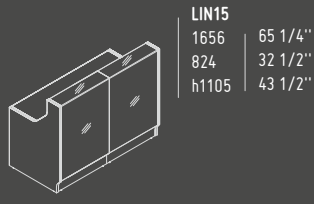

LINEA

AVAILABLE COLOURS