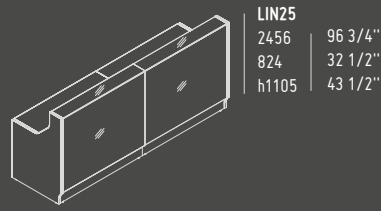

LINEA

AVAILABLE COLOURS